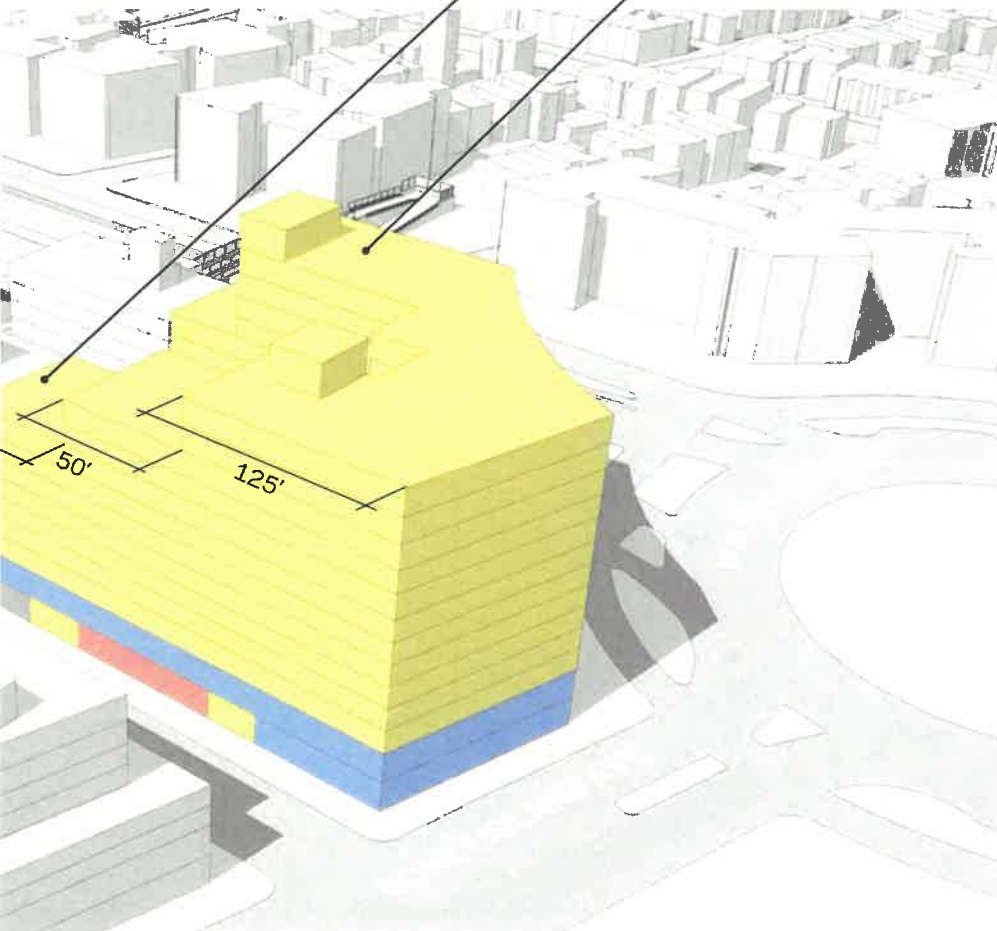

ney Island Ave

Caton Place

57 Caton Place

E. 8th Street

SITE

Ocean Parkway

Park Circle / Machate Circle

- No Resider
- Hotels, Stc  
Medical Of
- Maximum I  
(including 2.

9 STORIES / 105'

13 STORIES / 145'

VIEW LOOKING WEST

VIEW LOOKING SOUTH

al units  
me restricted units  
000 zsf of church / school  
00 zsf of retail  
0 bike parking spaces  
parking spaces (including 36 spaces for

Ocean Parkway

Machate Circle  
(Park Circle)

SITE

Caton Place

Coney Island Ave

- Vehicle T
- Vehicle B
- Vehicle P
- Restricted
- Pedestrian
- Pedestrian
- Bicycle L
- Equestrian
- Public Vegetation
- Private Vegetation