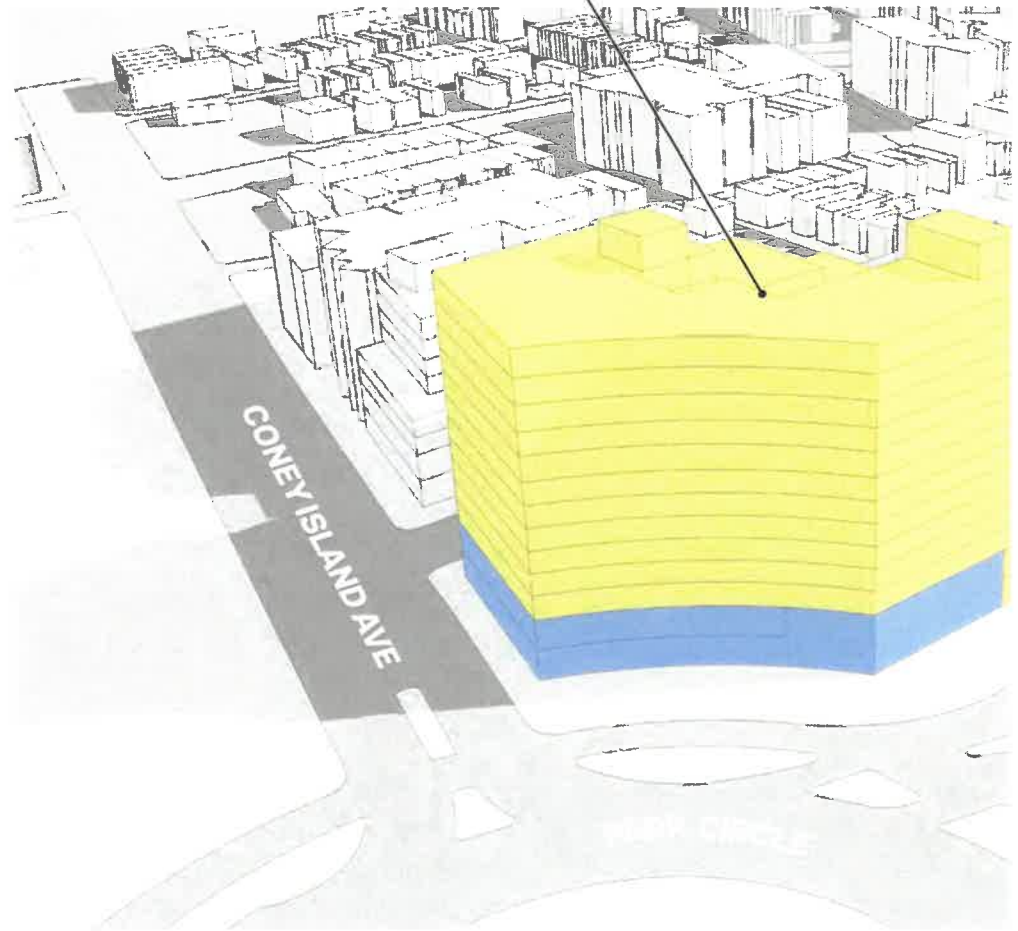

ney Island Ave

Caton Place

57 Caton Place

E. 8th Street

SITE

Ocean Parkway

Park Circle / Machate Circle

- No Resider
- Hotels, Stc  
Medical Of
- Maximum I  
(including 2.

9 STORIES / 105'

13 STORIES / 145'

VIEW LOOKING WEST

VIEW LOOKING SOUTH

al units  
me restricted units  
000 zsf of church / school  
00 zsf of retail  
0 bike parking spaces  
parking spaces (including 36 spaces for

Ocean Parkway

Machate Circle  
(Park Circle)

SITE

Caton Place

Coney Island Ave

- Vehicle T
- Vehicle B
- Vehicle P
- Restricted
- Pedestrian
- Pedestrian
- Bicycle L
- Equestrian
- Public Vegetation
- Private Vegetation