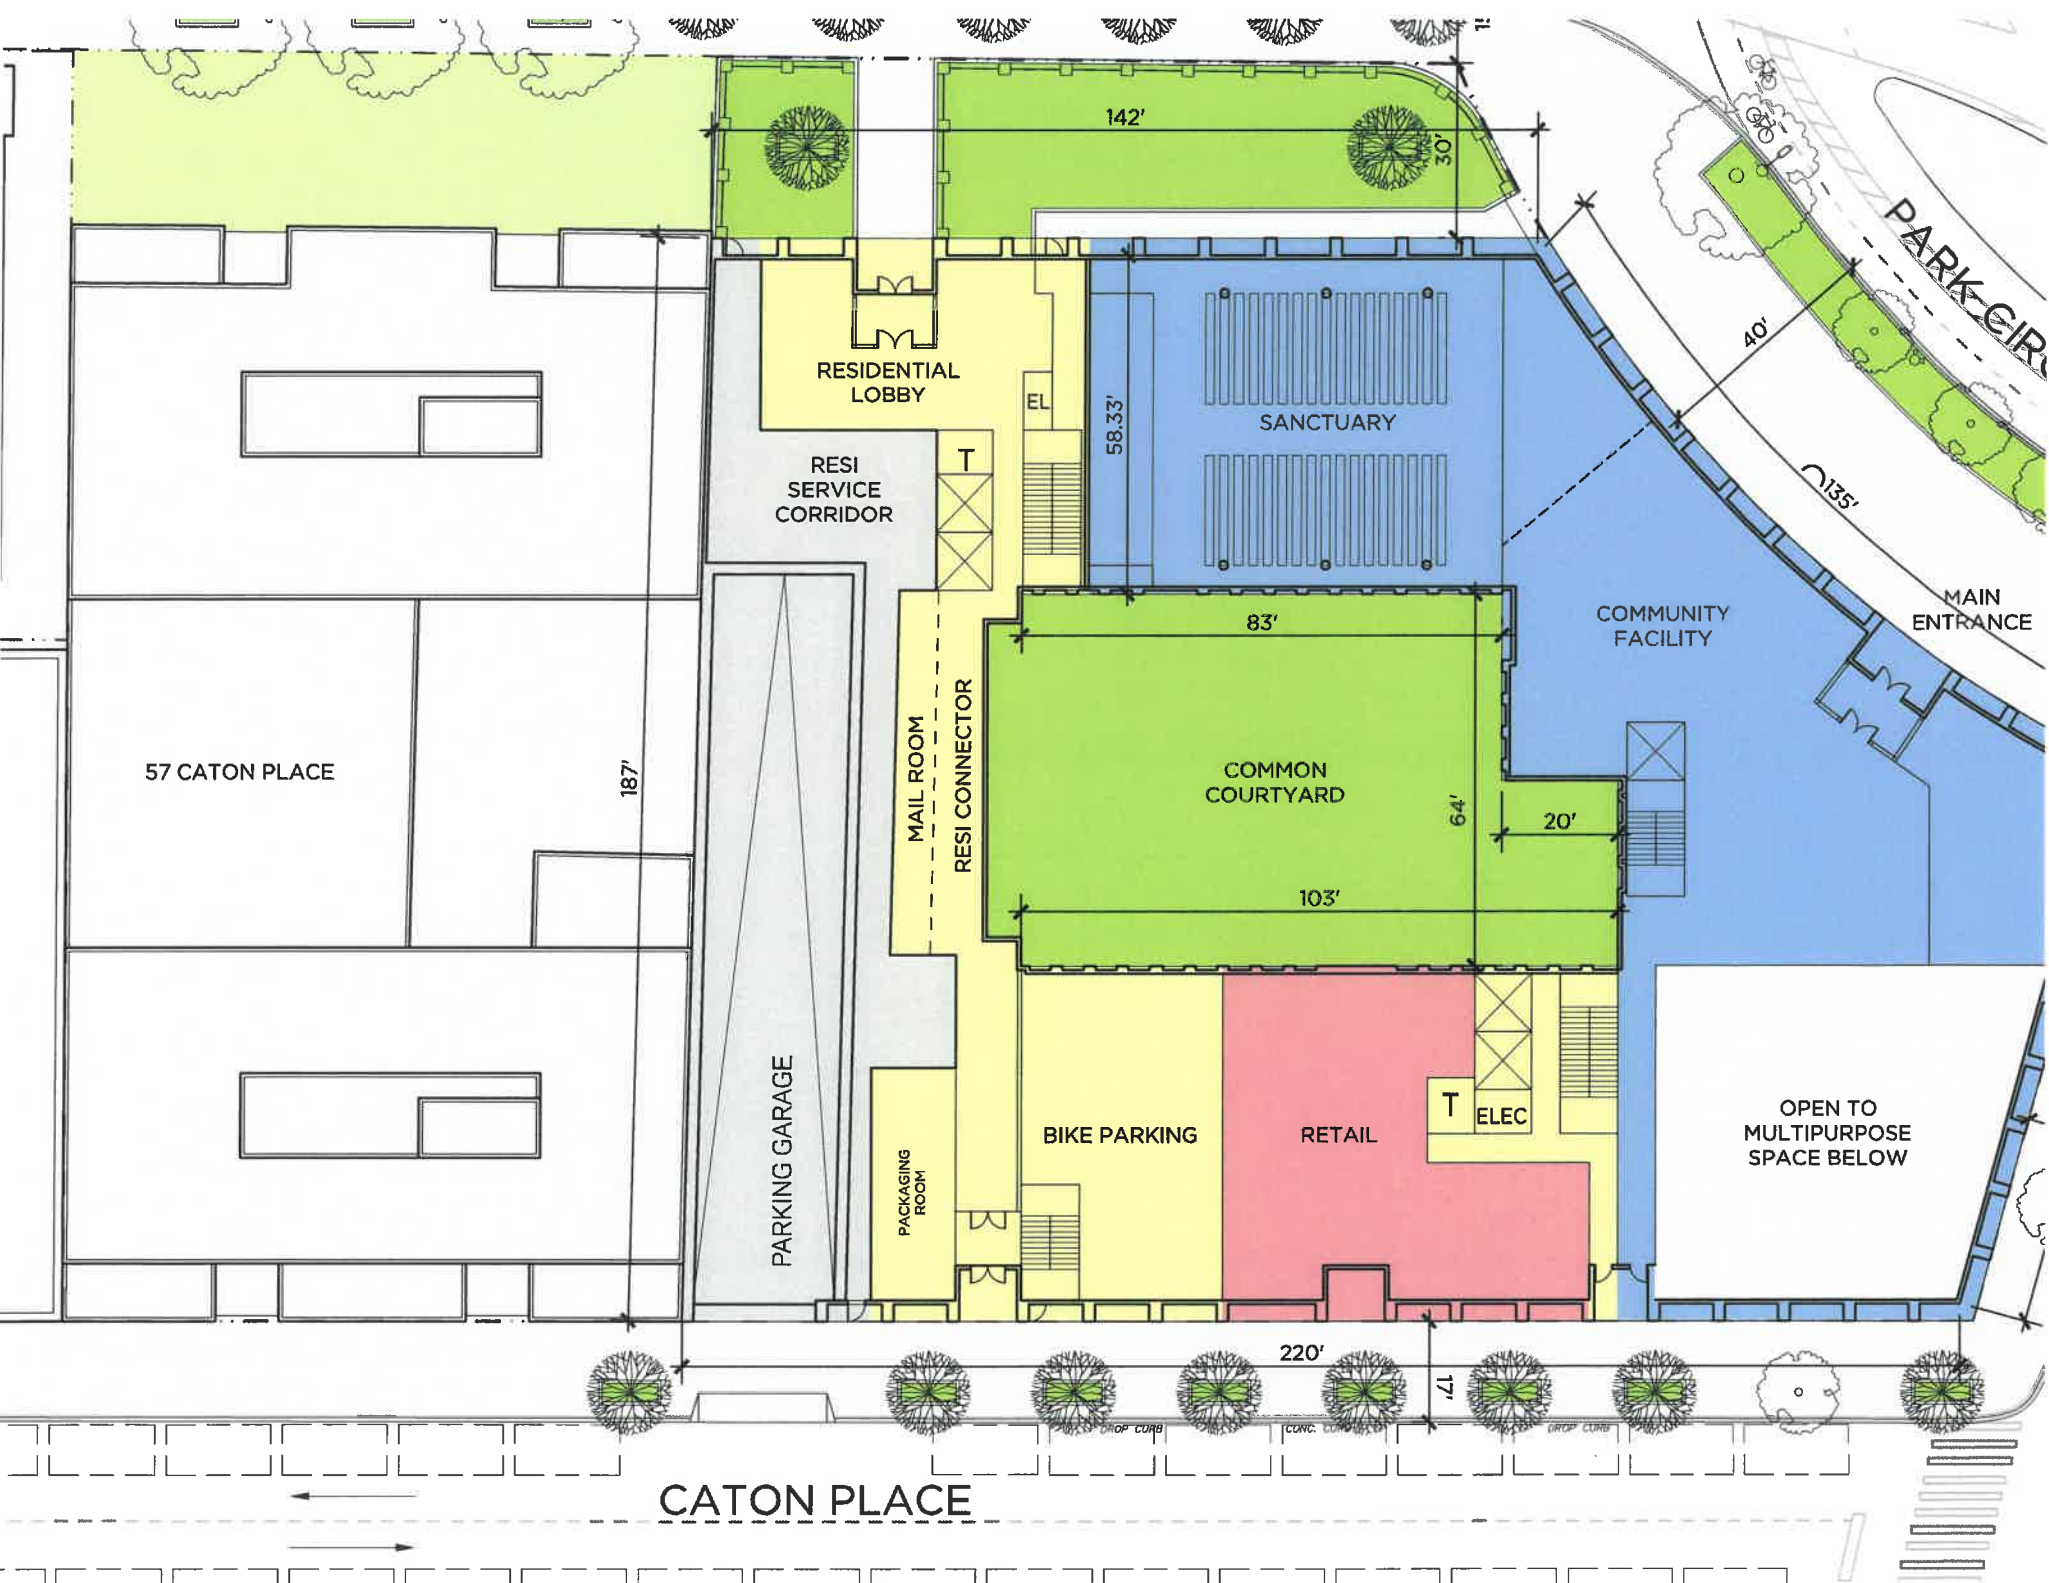

ney Island Ave

Caton Place

57 Caton Place

E. 8th Street

SITE

Ocean Parkway

Park Circle / Machate Circle

- No Resider
- Hotels, Stc  
Medical Of
- Maximum I  
(including 2.

9 STORIES / 105'

13 STORIES / 145'

VIEW LOOKING WEST

VIEW LOOKING SOUTH

al units  
me restricted units  
000 zsf of church / school  
00 zsf of retail  
0 bike parking spaces  
parking spaces (including 36 spaces for

Ocean Parkway

Machate Circle  
(Park Circle)

SITE

Caton Place

Coney Island Ave

- Vehicle T
- Vehicle B
- Vehicle P
- Restricted
- Pedestrian
- Pedestrian
- Bicycle L
- Equestrian
- Public Vegetation
- Private Vegetation