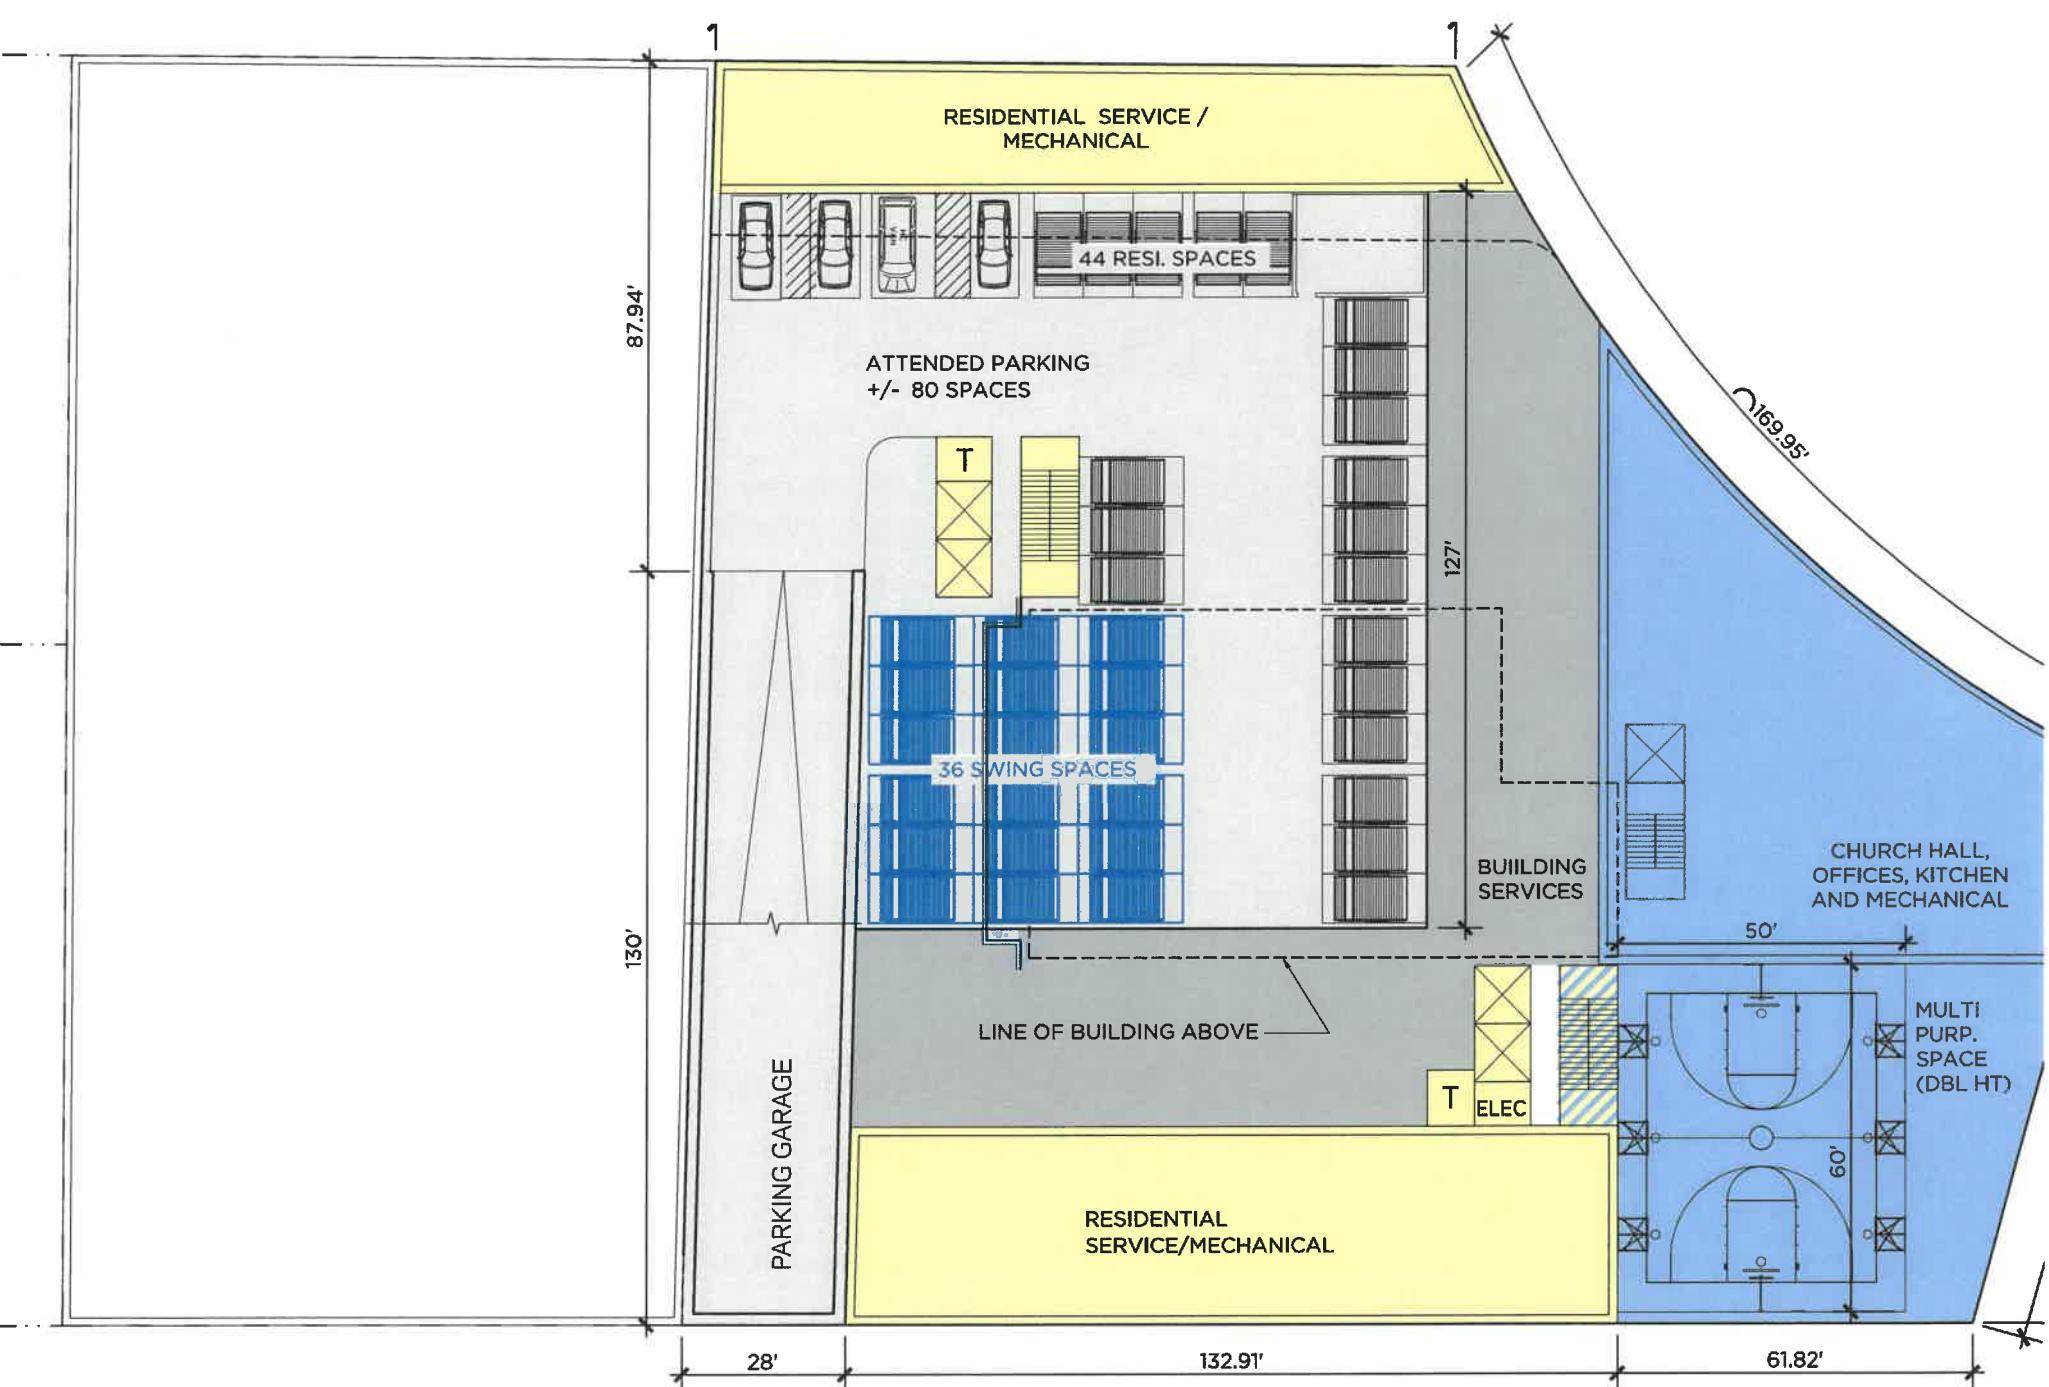

ney Island Ave

Caton Place

57 Caton Place

E. 8th Street

SITE

Ocean Parkway

Park Circle / Machate Circle

- No Resider
- Hotels, Stc  
Medical Of
- Maximum I  
(including 2.

9 STORIES / 105'

13 STORIES / 145'

VIEW LOOKING WEST

VIEW LOOKING SOUTH

al units  
me restricted units  
000 zsf of church / school  
00 zsf of retail  
0 bike parking spaces  
parking spaces (including 36 spaces for

Ocean Parkway

Machate Circle  
(Park Circle)

SITE

Caton Place

Coney Island Ave

- Vehicle T
- Vehicle B
- Vehicle P
- Restricted
- Pedestrian
- Pedestrian
- Bicycle L
- Equestrian
- Public Vegetation
- Private Vegetation