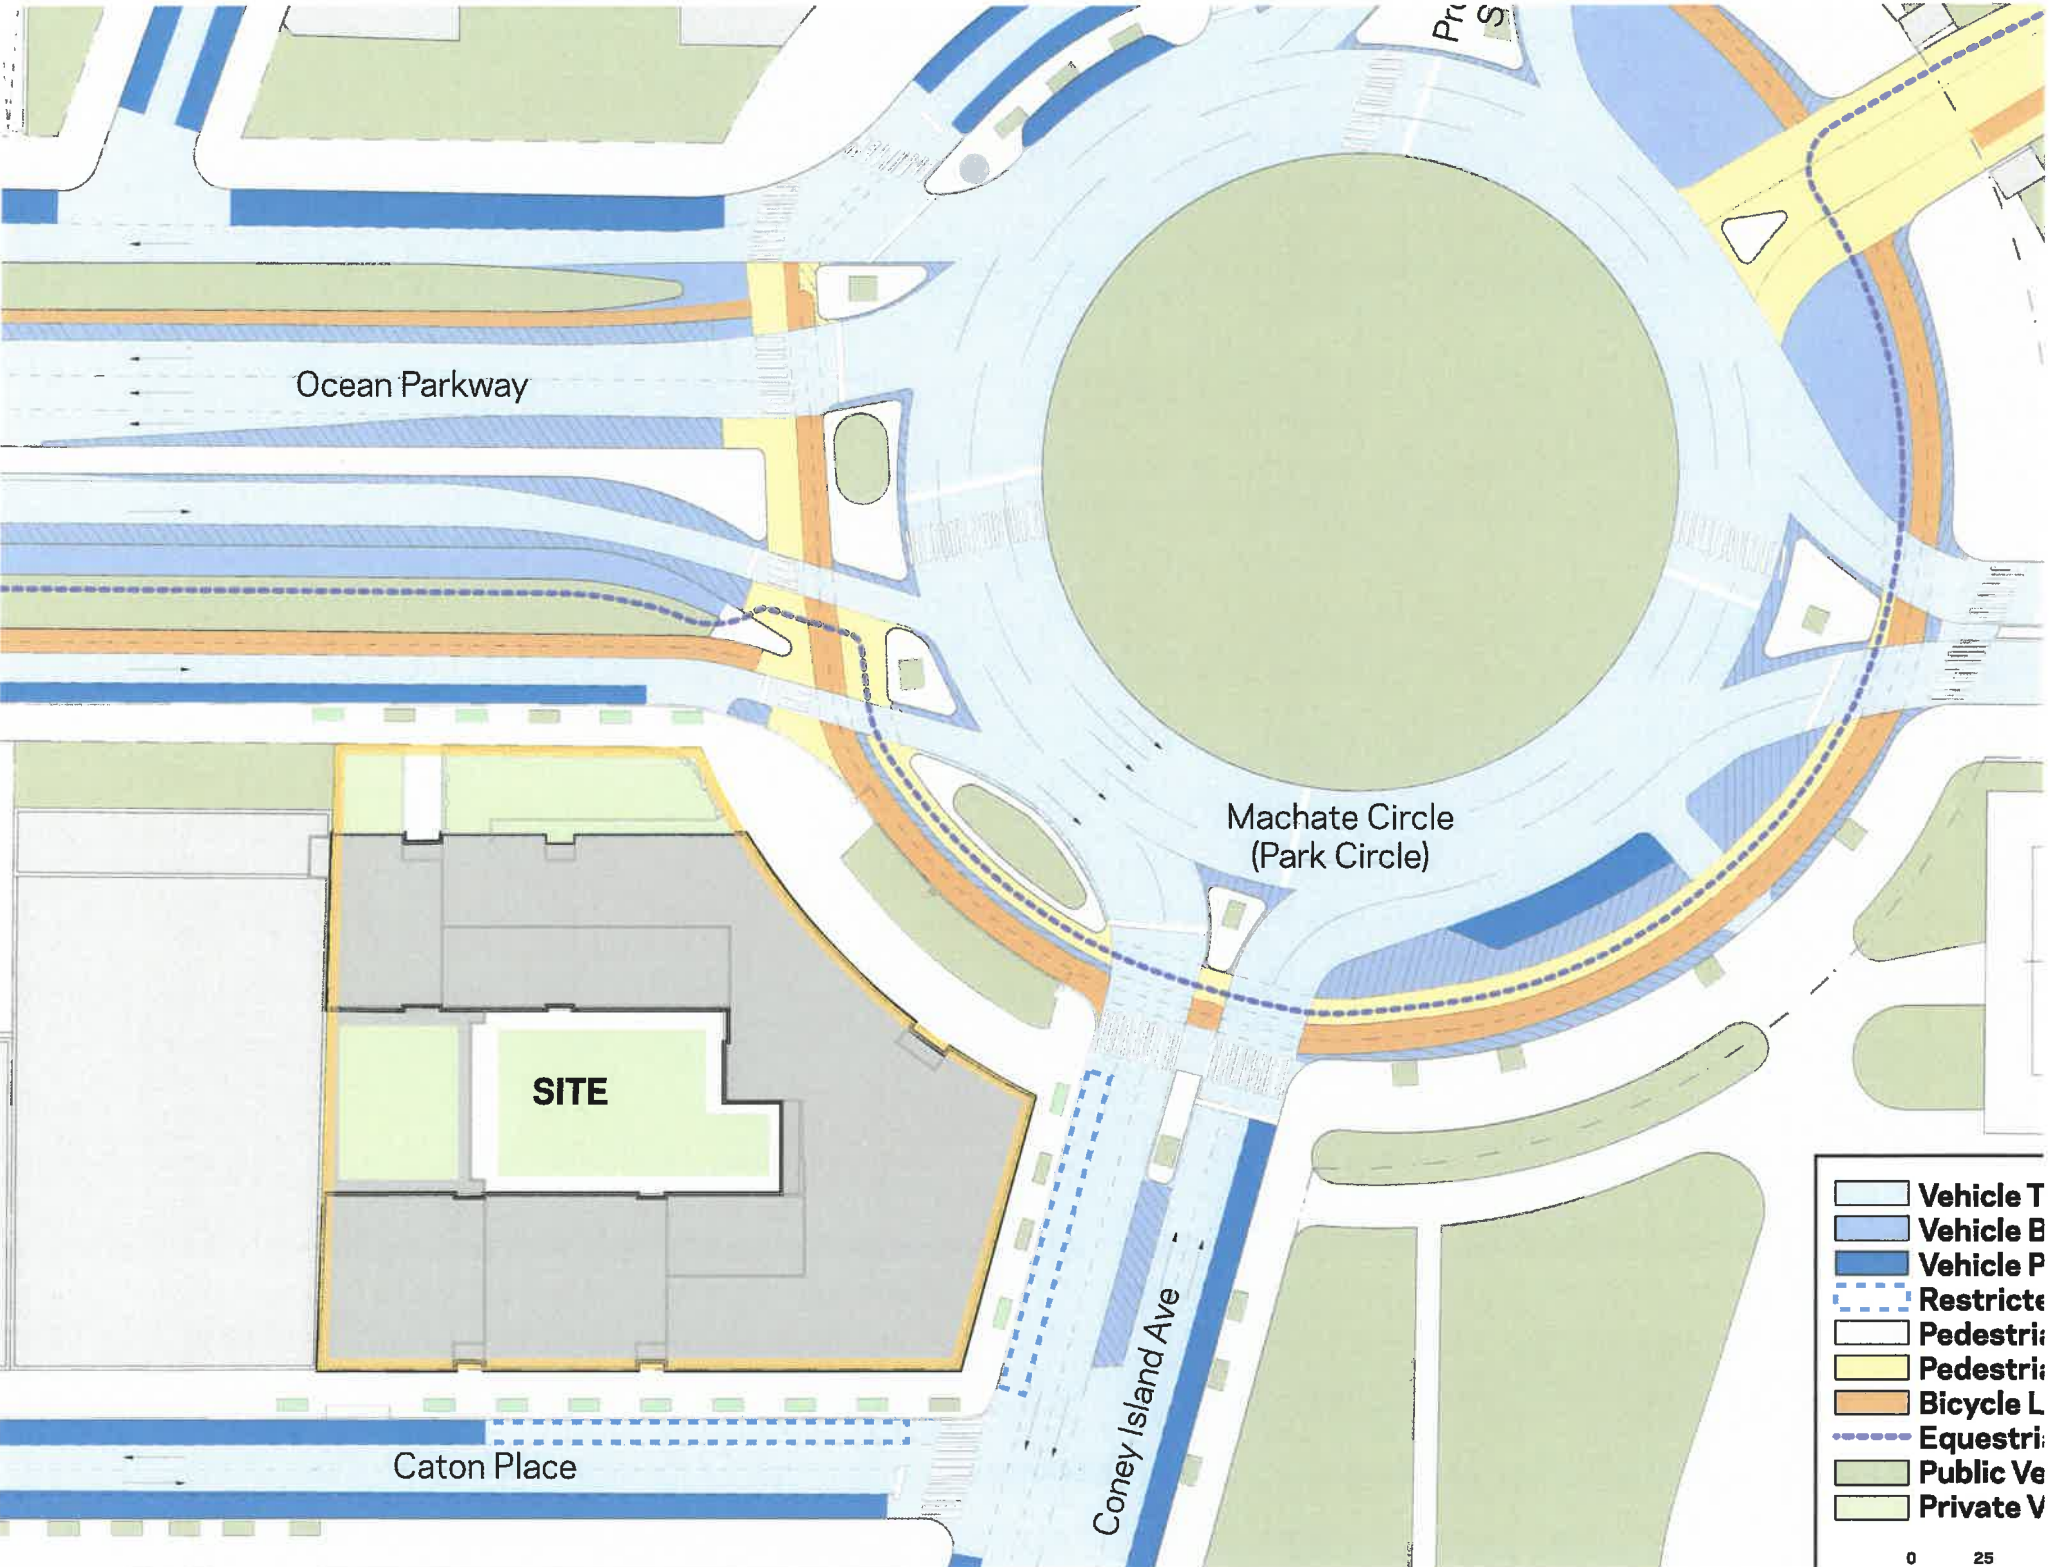

ney Island Ave

Caton Place

57 Caton Place

E. 8th Street

SITE

Ocean Parkway

Park Circle / Machate Circle

- No Resider
- Hotels, Stc  
Medical Of
- Maximum I  
(including 2.

9 STORIES / 105'

13 STORIES / 145'

VIEW LOOKING WEST

VIEW LOOKING SOUTH

al units  
me restricted units  
000 zsf of church / school  
00 zsf of retail  
0 bike parking spaces  
parking spaces (including 36 spaces for

Ocean Parkway

Machate Circle  
(Park Circle)

SITE

Caton Place

Coney Island Ave

- Vehicle T
- Vehicle B
- Vehicle P
- Restricted
- Pedestrian
- Pedestrian
- Bicycle L
- Equestrian
- Public Vegetation
- Private Vegetation